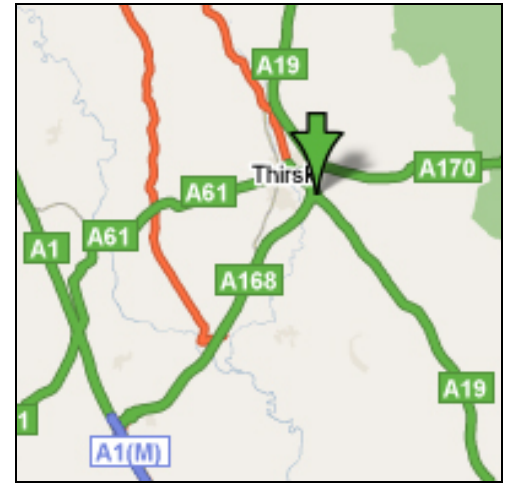

Marishal Thompson Group

Unit Bm, Thirsk Business Centre, Blakey Lane, Thirsk, YO7 3AB

Tel: 01845 574 750 **Fax:** 01845 574 750

Email: enquiries@marishalthompson.co.uk

Website: www.marishalthompson.co.uk

By Rail

Durham Tees Valley Airport – Approximately 40 minutes by taxi